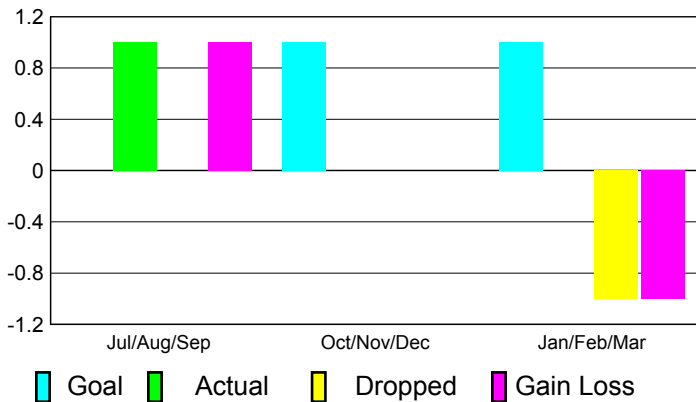

2010-2011 GMT Reports for District (or Undistricted) **District 336 D**

GMT: **Junichi Takata**

Location: **JAPAN**

GMT CA: **5**

CLUBS

Club Results
2010-2011

Clubs
2009-2010

Month	New Club Goal	Actual New Clubs	Actual Dropped Clubs	Gain/Loss of Clubs	Gain/Loss of Clubs
Jul/Aug/Sep	0	1	0	1	0
Oct/Nov/Dec	1	0	0	0	0
Jan/Feb/Mar	1	0	-1	-1	0
Totals	2	1	-1	0	0

Club Results 2010-2011

Goal, New, Dropped, Gain/Loss

Comparison of Club Gain/Loss

Current Year Compared to the Previous Year

YTD Status Quo Clubs 2010-2011

Status Quo Clubs Compared to Status Quo Members

MEMBERSHIP