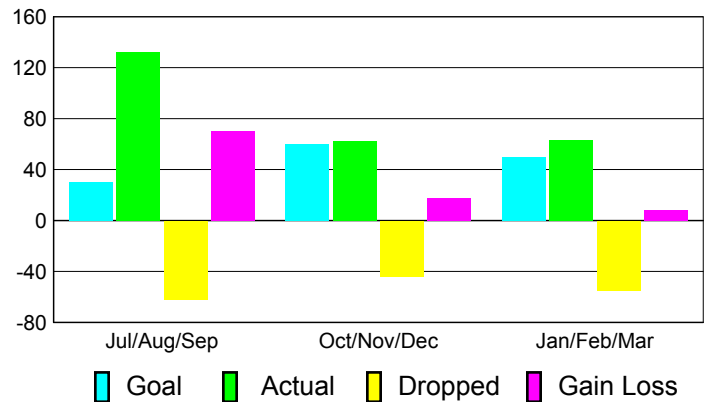

Membership Results 2010-2011

Goal, New, Dropped, Gain/Loss

Comparison of Membership Gain/Loss

Current Year Compared to the Previous Year