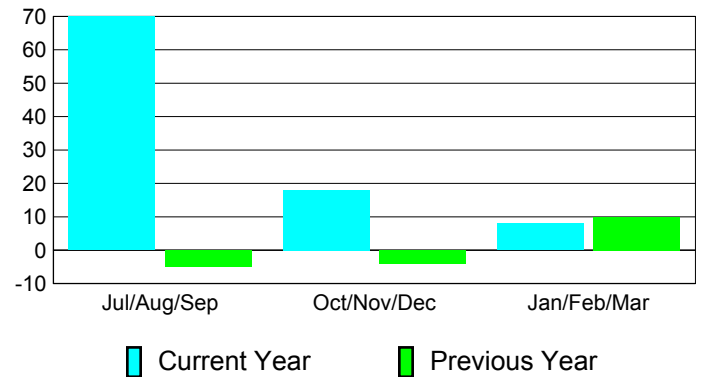

Membership Results
2010-2011

Membership
2009-2010

Month	Net Memb Goal	Actual New Memb	Actual Dropped Memb	Gain/Loss of Memb	Gain/Loss of Memb
Jul/Aug/Sep	30	132	-62	70	-5
Oct/Nov/Dec	60	62	-44	18	-4
Jan/Feb/Mar	50	63	-55	8	10
Totals	140	257	-161	96	1

Membership Results 2010-2011

Goal, New, Dropped, Gain/Loss

Comparison of Membership Gain/Loss

Current Year Compared to the Previous Year

Gender Comparison 2010-2011

Jul/Aug/Sep

Oct/Nov/Dec

Jan/Feb/Mar